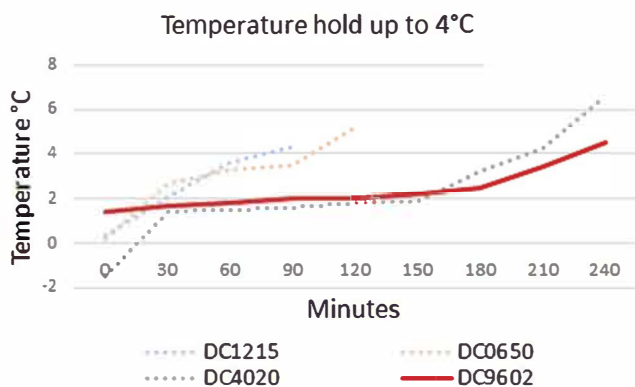

- Ice-free, stable cooling for sample tubes
- Unique design reduces condensation
- Maintains 4°C for up to 200 minutes
- 4 sizes for various tubes up to 50 ml
- Visual temperature indicator

| Model | Cooling duration ~4°C | Model | Cooling duration ~4°C |
|--------|-----------------------|--------|-----------------------|
| DC9602 | 230 min. | DC0650 | 100 min. |
| DC4020 | 210 min. | DC1215 | 90 min. |