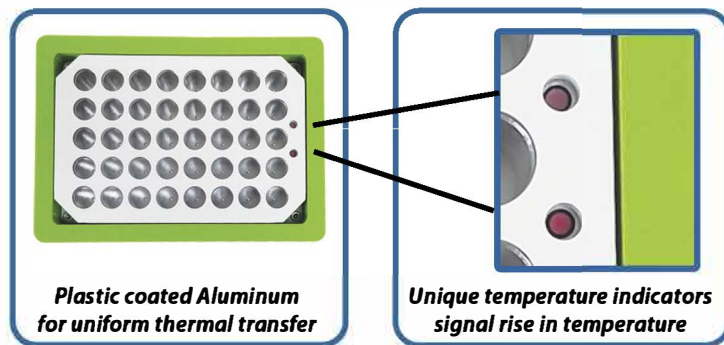

- Ice-free, stable cooling for sample tubes
- Unique design reduces condensation
- Maintains 4°C for up to 200 minutes
- 4 sizes for various tubes up to 50 ml
- Visual temperature indicator

| Model | Cooling duration ~4°C | Model | Cooling duration ~4°C |
|--------|-----------------------|--------|-----------------------|
| DC9602 | 230 min. | DC0650 | 100 min. |
| DC4020 | 210 min. | DC1215 | 90 min. |